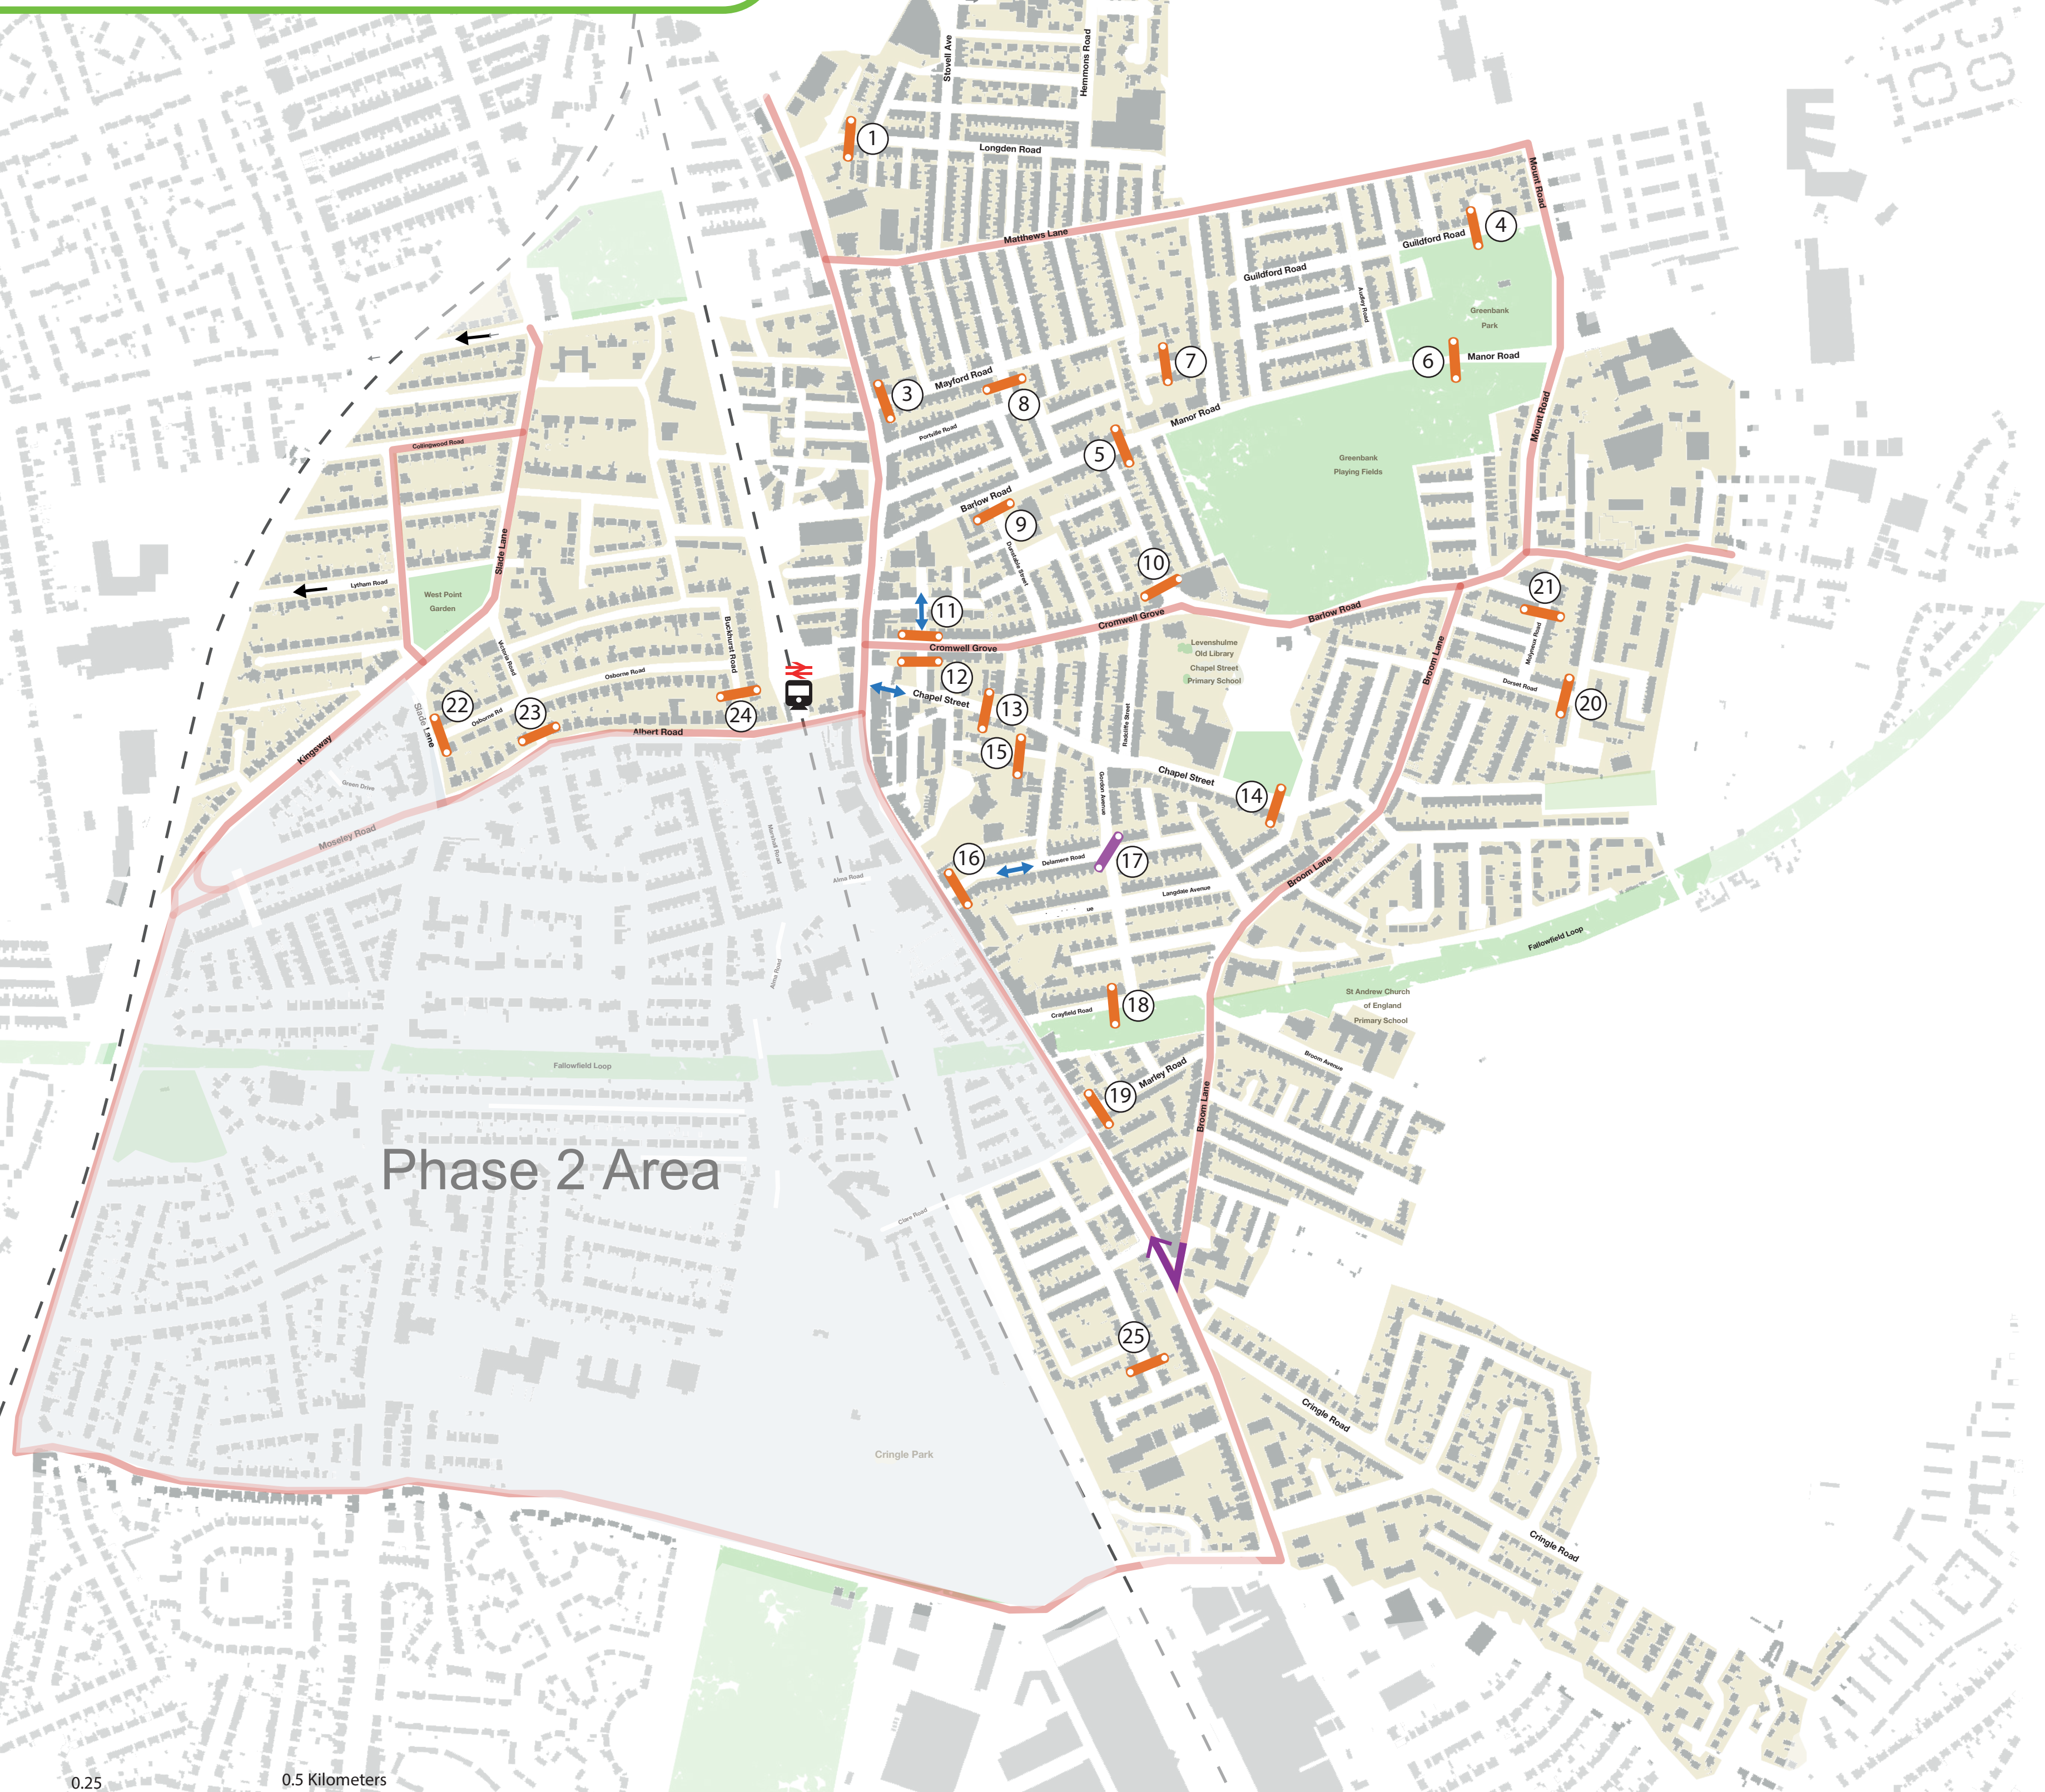

# Levenshulme & Burnage Active Neighbourhood Phase 1 Trial Layout

## Legend

-  Trial bollards/planters
-  Trial diagonal bollards/planters
-  Through-routes
-  Changes to traffic flow direction
-  Works to allow right turn from Broom Lane to Stockport Road.
-  Existing one way road